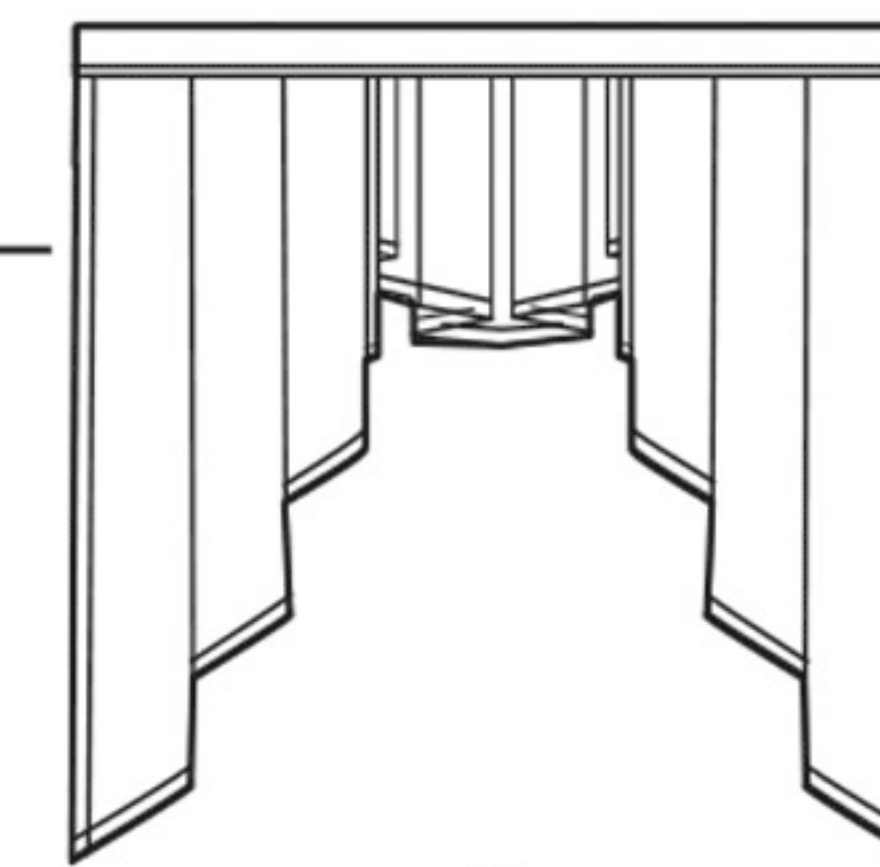

S9571

Easy

VALANCES AND SWAGS

suitable for windows 40" (102cm) wide with 3" (7.5cm) rod pocket

Fabrics: A: 60" wide Sheer Drapery Fabrics, Cotton/ Cotton Blends, Lightweight to Medium-weight Drapery Fabric. **B,C,D:** 45", 54" or 60" wide - Cotton/ Cotton Blends, Lightweight to Medium-weight Drapery Fabric.

Notions: B: Ten curtain rod rings with small ring the size of your rod.

Valance A

60"^{**} - 2 $\frac{3}{8}$ yds. (150cm^{**} - 2.1m)

Valance B

45"^{**} - 2 $\frac{1}{8}$ yds. (115cm^{**} - 2.0m)

54, 60"^{**} - 1 $\frac{7}{8}$ yds. (138, 150cm^{**} - 1.8m)

Contrast D

54"^{**} - 3 $\frac{1}{8}$ yds. (138cm^{**} - 2.9m)

60"^{**} - 3 yds. (150cm^{**} - 2.8m)

*without nap **with nap ***with or without nap

A

B

C

D