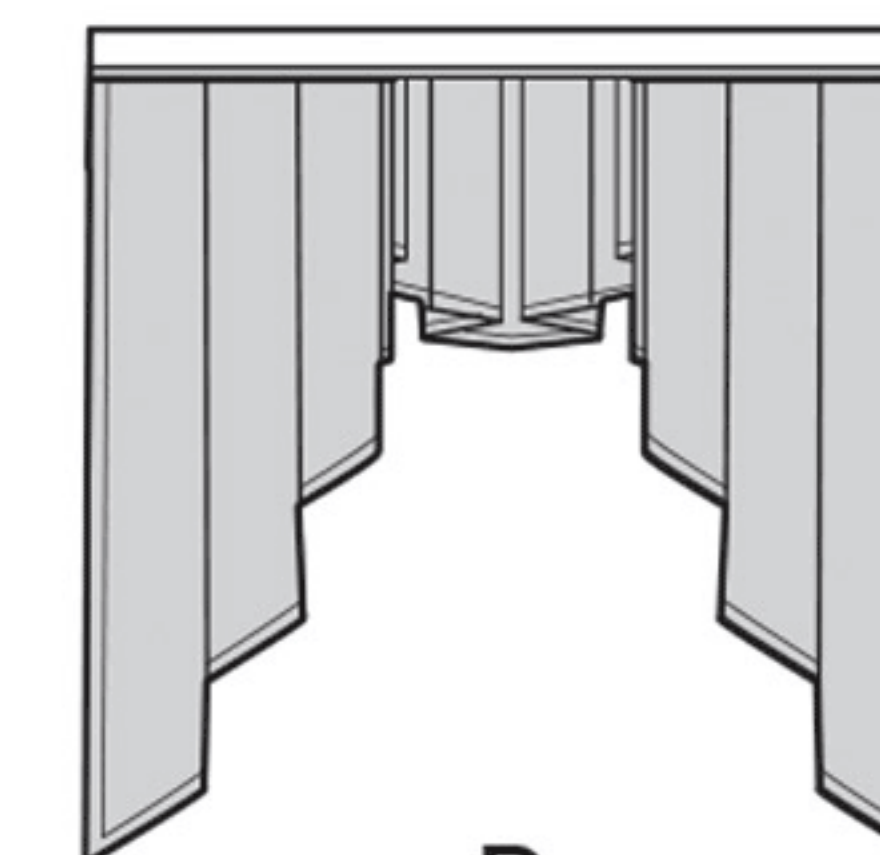

S9571

Easy

VALANCES AND SWAGS

suitable for windows 40" (102cm) wide with 3" (7.5cm) rod pocket

Fabrics: A: 60" wide Sheer Drapery Fabrics, Cotton/ Cotton Blends, Lightweight to Medium-weight Drapery Fabric. **B,C,D:** 45", 54" or 60" wide - Cotton/ Cotton Blends, Lightweight to Medium-weight Drapery Fabric.

Notions: B: Ten curtain rod rings with small ring the size of your rod.

Valance A

60"^{**} - 2 $\frac{3}{8}$ yds. (150cm^{**} - 2.1m)

Valance B

45"^{**} - 2 $\frac{1}{8}$ yds. (115cm^{**} - 2.0m)

54, 60"^{**} - 1 $\frac{7}{8}$ yds. (138, 150cm^{**} - 1.8m)

Contrast D

54"^{**} - 3 $\frac{1}{8}$ yds. (138cm^{**} - 2.9m)

60"^{**} - 3 yds. (150cm^{**} - 2.8m)

*without nap **with nap ***with or without nap

A

B

C

D