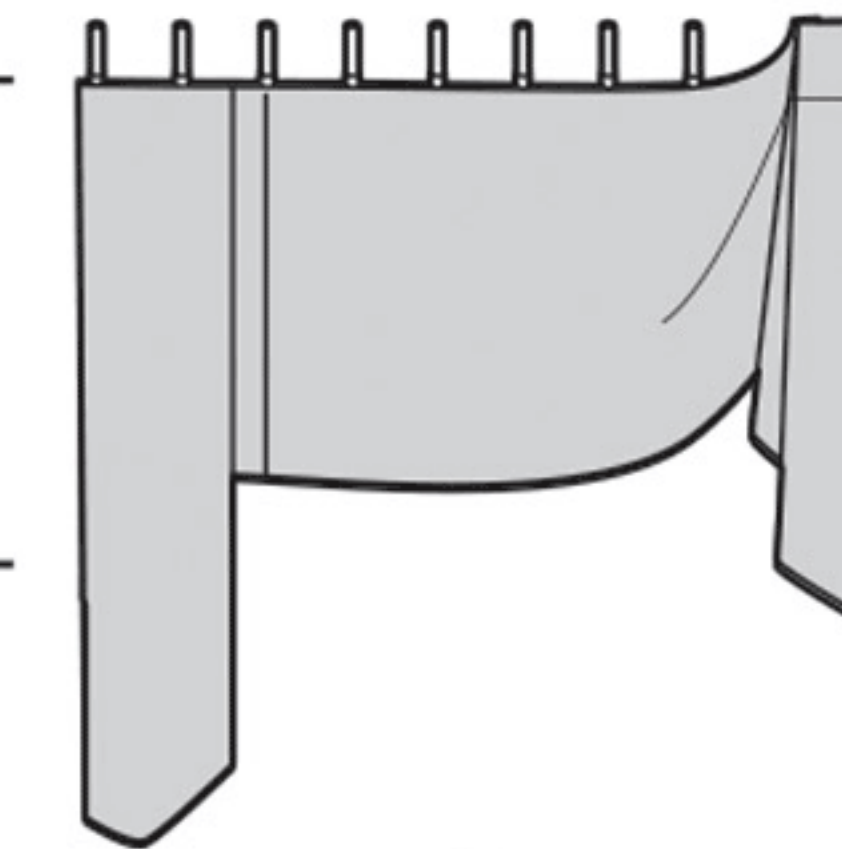

S9571

Easy

VALANCES AND SWAGS

suitable for windows 40" (102cm) wide with 3" (7.5cm) rod pocket

Fabrics: A: 60" wide Sheer Drapery Fabrics, Cotton/ Cotton Blends, Lightweight to Medium-weight Drapery Fabric. **B,C,D:** 45", 54" or 60" wide - Cotton/ Cotton Blends, Lightweight to Medium-weight Drapery Fabric.

Notions: B: Ten curtain rod rings with small ring the size of your rod.

Valance A

60"^{**} - 2 $\frac{3}{8}$ yds. (150cm^{**} - 2.1m)

Valance B

45"^{**} - 2 $\frac{1}{8}$ yds. (115cm^{**} - 2.0m)

54, 60"^{**} - 1 $\frac{7}{8}$ yds. (138, 150cm^{**} - 1.8m)

Contrast

45"^{**} - 2 $\frac{1}{8}$ yds. (115cm^{**} - 2.0m)

54, 60"^{**} - 1 $\frac{3}{4}$ yds. (138, 150cm^{**} - 1.6m)

Valance and Cascade C,D

54"^{**} - 3 $\frac{3}{8}$ yds. (138cm^{**} - 3.1m)

60"^{**} - 3 $\frac{1}{4}$ yds. (150cm^{**} - 2.9m)

Contrast D

54"^{**} - 3 $\frac{1}{8}$ yds. (138cm^{**} - 2.9m)

60"^{**} - 3 yds. (150cm^{**} - 2.8m)

*without nap **with nap ***with or without nap

A

B

C

D