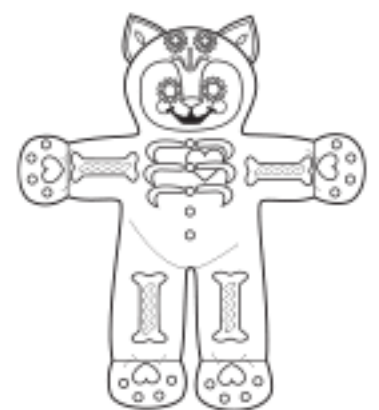

K4303

22 PIECES

SOFT TOYS: BEAR, CAT, DOG

Fabrics: Fleece, Minky Fleece, Long Pile Fleece, Short Pile Fleece. **Appliques** in Felt.

Notions: Thread. **C,F:** Embroidery Thread. **D,E,F:** Five $\frac{3}{8}$ " (1cm) Buttons (or Safety Eyes), Sixteen $\frac{1}{2}$ " (1.3cm) Buttons (or Safety Eyes), One Pkg. of Baby Rick Rack. Also for **D,E:** Two Flat Centered Silk Flowers. Also for **F:** Four Flat Centered Silk Flowers.

A,B Paper Backed Fusible Webbing- 15" to 17" - $\frac{1}{4}$ yd. (38cm to 43cm - 0.3m)

Cat B (Approx. 14" (36cm) Tall): 60"* - $\frac{5}{8}$ yd. (150cm* - 0.5m)

Face Applique (Tan)- One 5" (12.5cm) square; **Eye Applique (Black)-** One 2" (5cm) square

Nose Applique (Brown)- One 2" (5cm) square

Flower Center and Mouth Appliques (Black), Leaf Applique (Green)- One 3" (7.5cm) square

Paper Backed Fusible Webbing- 15" to 17" - $\frac{1}{2}$ yd. (38cm to 43cm - 0.4m)

A

B

C

D

E

F

*with nap **without nap